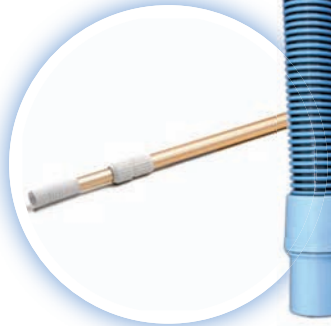

John's Pool Supplies

304-267-2000

ENDLESS SUMMER
ABOVE GROUND POOLS

Make Every Summer Endless with John's Pool Supplies

Conquest™ 52" Steel Above Ground Pool

Features:

- 7" Top Ledge
- 6" Uprights
- Coated Bottom Rail
- Wide Mouth Skimmer Cutout
- Buttress Free
- 40 Year/2 Full Warranty

Accessory Kit

Hayward S180 Filter System Combo

A-frame Ladder with Barrier

Deluxe Maintenance Kit

Aquabug

Hayward Widemouth Skimmer Kit

Telescopic Pole and Vacuum Hose

Liner Selection